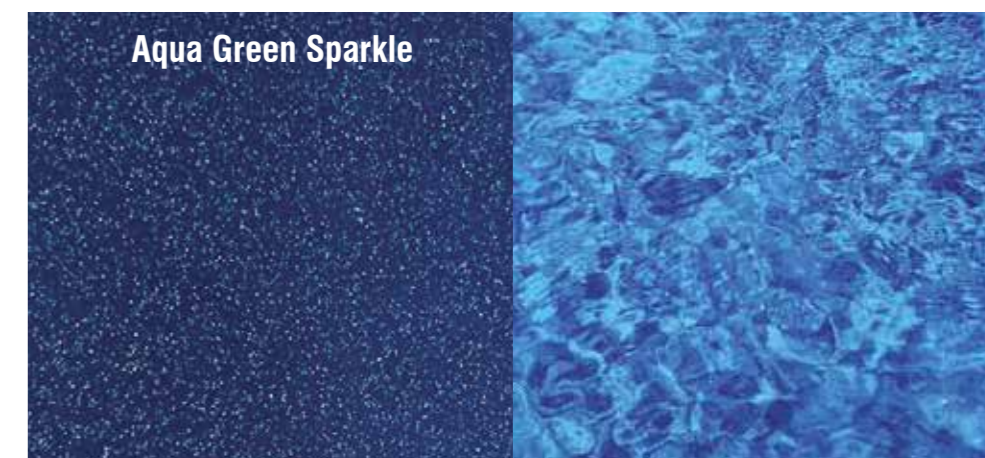

ADVANCED POOL COLOUR TECHNOLOGY

LIFETIME INTERIOR SURFACE GUARANTEE

1. **Advanced Pool Colour Technology Lifetime Guarantee is an optional extra**
2. Manufactured by an Internationally ISO 9001 company
   - Gelcoat has been designed to withstand harsh Australian weather conditions
   - Best Pigment technology available
   - Superior UV weathering performance
   - Superior Chemical resistance

ADVANCED POOL COLOUR TECHNOLOGY VS STANDARD POOL COLOUR TECHNOLOGY

BEFORE TESTING TO AUS/NZ 1838/2021 STANDARD	BEFORE TESTING TO AUS/NZ 1838/2021 STANDARD
AFTER TESTING TO AUS/NZ 1838/2021 STANDARD	AFTER TESTING TO AUS/NZ 1838/2021 STANDARD

Actual colours may vary compared to final product and exact colour matches can not be guaranteed.