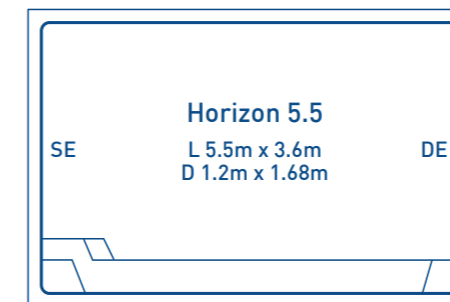

HORIZON SERIES - 3.6M WIDE