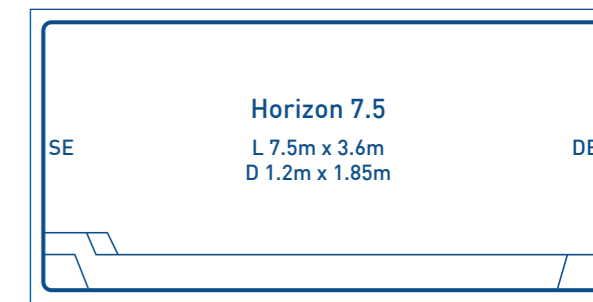

PRESTON SERIES - 2.5M WIDE

ARIA SERIES - 2.75M WIDE

PALM BEACH SERIES - 3M WIDE

JURIEN SERIES - 3M WIDE

COVE SERIES - 3M WIDE

CERVANTES SERIES - 3.2M WIDE

COASTAL SERIES - 3.5M WIDE

HORIZON SERIES - 3.6M WIDE

- Spa area 2.5m x 1.9m
- Spa depth 1m

LENGTH	WIDTH	SPA DEPTH
2.5m	1.9m	1m

Please Note: Sizes are approximate indications only

7 LAYERS OF QUALITY & STRENGTH

LAYER 1 INTERIOR SURFACE FINISH

Advanced Pool Colour Technology gelcoat with a Lifetime Interior Surface Guarantee that is UV and chemical resistant using the best colour technology currently available.