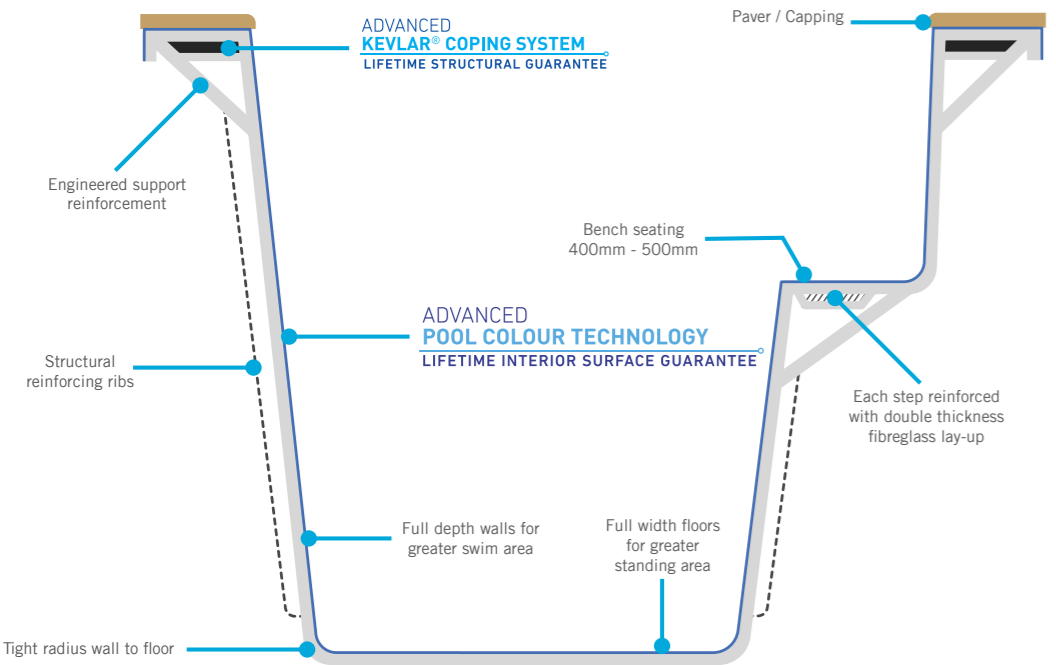

POOL CONSTRUCTION

POOL WALL