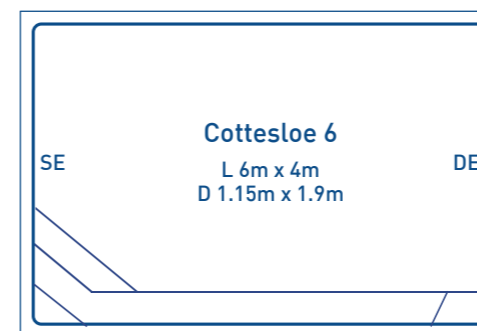

SELECT FROM ONE OF AUSTRALIA'S LARGEST RANGE OF FIBREGLASS POOLS

ADVANCED
POOL COLOUR TECHNOLOGY
LIFETIME INTERIOR SURFACE GUARANTEE
OPTIONAL

SCALE 1:100

BYRON SERIES - 2M WIDE

STRADBROKE SERIES - 2.5M WIDE

PRESTON SERIES - 2.5M WIDE

ARIA SERIES - 2.75M WIDE

PALM BEACH SERIES - 3M WIDE

JURIEN SERIES - 3M WIDE

COVE SERIES - 3M WIDE

CERVANTES SERIES - 3.2M WIDE

COASTAL SERIES - 3.5M WIDE

HORIZON SERIES - 3.6M WIDE

COTTESLOE SERIES - 4M WIDE

HAMPTON SERIES - 4M WIDE

MEDINA SERIES - 3.6M - 4.2M WIDE

NEW RELEASE - ISLAND SERIES - 4M WIDE

PALM SPRINGS SERIES - 4M WIDE

SPA 2.5M X 1.9M

Our 2.5m x 1.9m Spa is the perfect addition to complement any pool or out-door entertainment area. Fitting up to 9 people, the spa is ideal for socialising and entertainment. Our Spas have the option to be heated separately to the pool.

- Spa area 2.5m x 1.9m
- Spa depth 1m

LENGTH	WIDTH	SPA DEPTH
2.5m	1.9m	1m

Please Note: Sizes are approximate indications only

7 LAYERS OF QUALITY & STRENGTH

LAYER 1 INTERIOR SURFACE FINISH

Advanced Pool Colour Technology gelcoat with a Lifetime Interior Surface Guarantee that is UV and chemical resistant using the best colour technology currently available.