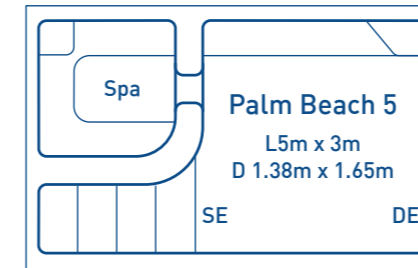

PALM BEACH SERIES - 3M WIDE