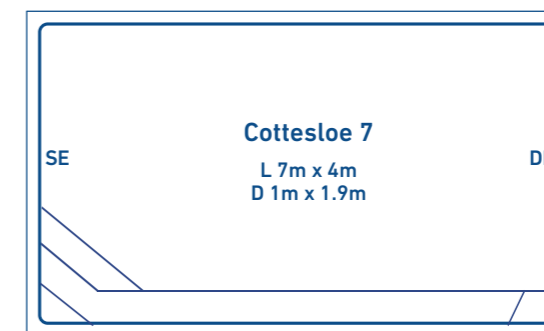

SELECT FROM ONE OF AUSTRALIA'S LARGEST RANGE OF FIBREGLASS POOLS

ADVANCED
POOL COLOUR TECHNOLOGY
LIFETIME INTERIOR SURFACE GUARANTEE
OPTIONAL

SCALE 1:100

BYRON SERIES - 2M WIDE

STRADBROKE SERIES - 2.5M WIDE

PRESTON SERIES - 2.5M WIDE

ARIA SERIES - 2.75M WIDE

PALM BEACH SERIES - 3M WIDE

JURIEN SERIES - 3M WIDE

COVE SERIES - 3M WIDE

CERVANTES SERIES - 3.2M WIDE

COASTAL SERIES - 3.5M WIDE

HORIZON SERIES - 3.6M WIDE

COTTESLOE SERIES - 4M WIDE

HAMPTON SERIES - 4M WIDE

MEDINA SERIES - 3.6M - 4.2M WIDE

NEW RELEASE - ISLAND SERIES - 4M WIDE

PALM SPRINGS SERIES - 4M WIDE

SPA 2.5M X 1.9M

Our 2.5m x 1.9m Spa is the perfect addition to complement any pool or out-door entertainment area. Fitting up to 9 people, the spa is ideal for socialising and entertainment. Our Spas have the option to be heated separately to the pool.

- Spa area 2.5m x 1.9m
- Spa depth 1m

LENGTH	WIDTH	SPA DEPTH
2.5m	1.9m	1m

Please Note: Sizes are approximate indications only

7 LAYERS OF QUALITY & STRENGTH

LAYER 1 INTERIOR SURFACE FINISH

Advanced Pool Colour Technology gelcoat with a Lifetime Interior Surface Guarantee that is UV and chemical resistant using the best colour technology currently available.