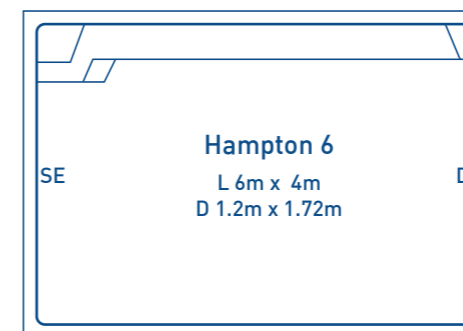

COVE SERIES - 3M WIDE

CERVANTES SERIES - 3.2M WIDE

COASTAL SERIES - 3.5M WIDE

HORIZON SERIES - 3.6M WIDE

COTTESLOE SERIES - 4M WIDE

HAMPTON SERIES - 4M WIDE