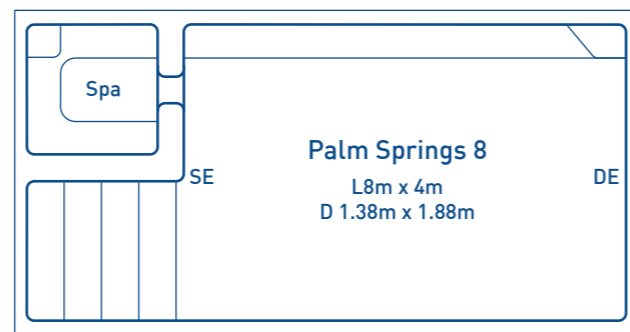

COTTESLOE SERIES - 4M WIDE

HAMPTON SERIES - 4M WIDE

MEDINA SERIES - 3.6M - 4.2M WIDE

NEW RELEASE - ISLAND SERIES - 4M WIDE

PALM SPRINGS SERIES - 4M WIDE

SPA 2.5M X 1.9M

Our 2.5m x 1.9m Spa is the perfect addition to complement any pool or out-door entertainment area. Fitting up to 9 people, the spa is ideal for socialising and entertainment. Our Spas have the option to be heated separately to the pool.

- Spa area 2.5m x 1.9m
- Spa depth 1m

LENGTH	WIDTH	SPA DEPTH
2.5m	1.9m	1m

Please Note: Sizes are approximate indications only

7 LAYERS OF QUALITY & STRENGTH

LAYER 1 INTERIOR SURFACE FINISH

Advanced Pool Colour Technology gelcoat with a Lifetime Interior Surface Guarantee that is UV and chemical resistant using the best colour technology currently available.