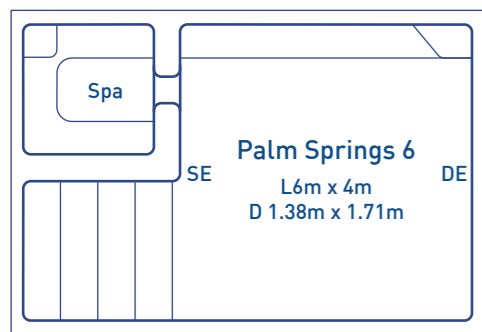

COTTESLOE SERIES - 4M WIDE

HAMPTON SERIES - 4M WIDE

MEDINA SERIES - 3.6M - 4.2M WIDE

NEW RELEASE - ISLAND SERIES - 4M WIDE

PALM SPRINGS SERIES - 4M WIDE

SPA 2.5M X 1.9M

Our 2.5m x 1.9m Spa is the perfect addition to complement any pool or out-door entertainment area. Fitting up to 9 people, the spa is ideal for socialising and entertainment. Our Spas have the option to be heated separately to the pool.

- Spa area 2.5m x 1.9m
- Spa depth 1m

LENGTH	WIDTH	SPA DEPTH
2.5m	1.9m	1m

Please Note: Sizes are approximate indications only

7 LAYERS OF QUALITY & STRENGTH

LAYER 1 INTERIOR SURFACE FINISH

Advanced Pool Colour Technology gelcoat with a Lifetime Interior Surface Guarantee that is UV and chemical resistant using the best colour technology currently available.