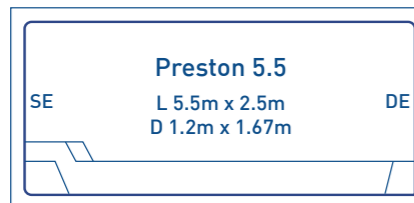

PRESTON SERIES - 2.5M WIDE