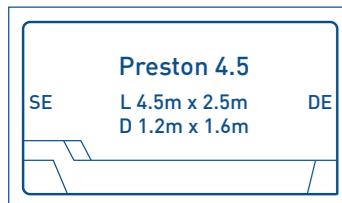

PRESTON SERIES - 2.5M WIDE