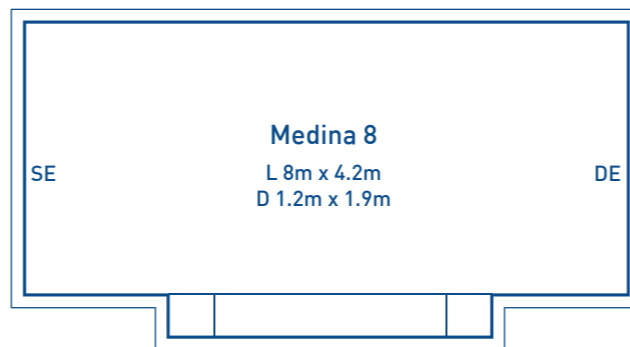

MEDINA SERIES - 3.6M - 4.2M WIDE