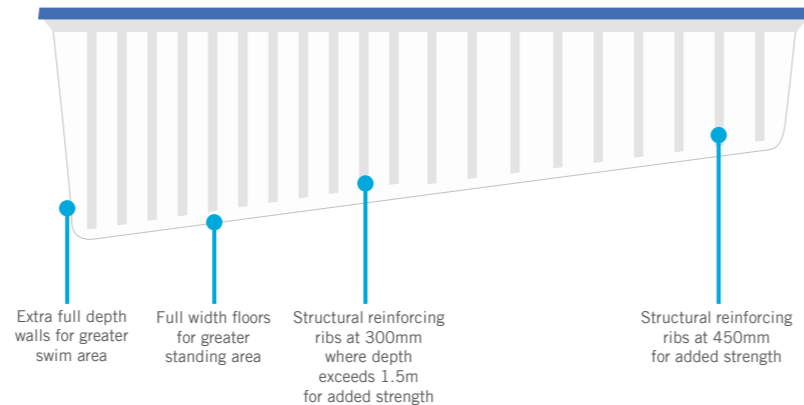

POOL CONSTRUCTION

POOL WALL

BENCH SEAT

POOL STEPS

FRONT PROFILE

SIDE PROFILE

Australian Standard
 AS 1838: 2021
 Lic: SMK41178
 SAI GLOBAL

ADVANCED KEVLAR® COPING SYSTEM