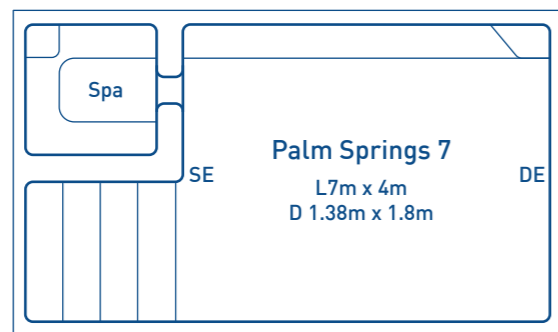

COTTESLOE SERIES - 4M WIDE

HAMPTON SERIES - 4M WIDE

MEDINA SERIES - 3.6M - 4.2M WIDE

NEW RELEASE - ISLAND SERIES - 4M WIDE

PALM SPRINGS SERIES - 4M WIDE

SPA 2.5M X 1.9M

Our 2.5m x 1.9m Spa is the perfect addition to complement any pool or out-door entertainment area. Fitting up to 9 people, the spa is ideal for socialising and entertainment. Our Spas have the option to be heated separately to the pool.

- Spa area 2.5m x 1.9m
- Spa depth 1m

LENGTH	WIDTH	SPA DEPTH
2.5m	1.9m	1m

Please Note: Sizes are approximate indications only

7 LAYERS OF QUALITY & STRENGTH

LAYER 1 INTERIOR SURFACE FINISH

Advanced Pool Colour Technology gelcoat with a Lifetime Interior Surface Guarantee that is UV and chemical resistant using the best colour technology currently available.