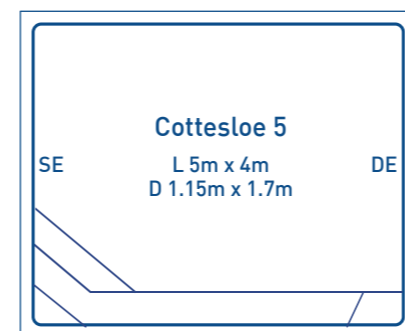

PRESTON SERIES - 2.5M WIDE

ARIA SERIES - 2.75M WIDE

PALM BEACH SERIES - 3M WIDE

JURIEN SERIES - 3M WIDE

COVE SERIES - 3M WIDE

CERVANTES SERIES - 3.2M WIDE

COASTAL SERIES - 3.5M WIDE

HORIZON SERIES - 3.6M WIDE

COTTESLOE SERIES - 4M WIDE

HAMPTON SERIES - 4M WIDE

MEDINA SERIES - 3.6M - 4.2M WIDE

NEW RELEASE - ISLAND SERIES - 4M WIDE

PALM SPRINGS SERIES - 4M WIDE

SPA 2.5M X 1.9M

Our 2.5m x 1.9m Spa is the perfect addition to complement any pool or out-door entertainment area. Fitting up to 9 people, the spa is ideal for socialising and entertainment. Our Spas have the option to be heated separately to the pool.

- Spa area 2.5m x 1.9m
- Spa depth 1m

LENGTH	WIDTH	SPA DEPTH
2.5m	1.9m	1m

Please Note: Sizes are approximate indications only

7 LAYERS OF QUALITY & STRENGTH

LAYER 1 INTERIOR SURFACE FINISH

Advanced Pool Colour Technology gelcoat with a Lifetime Interior Surface Guarantee that is UV and chemical resistant using the best colour technology currently available.