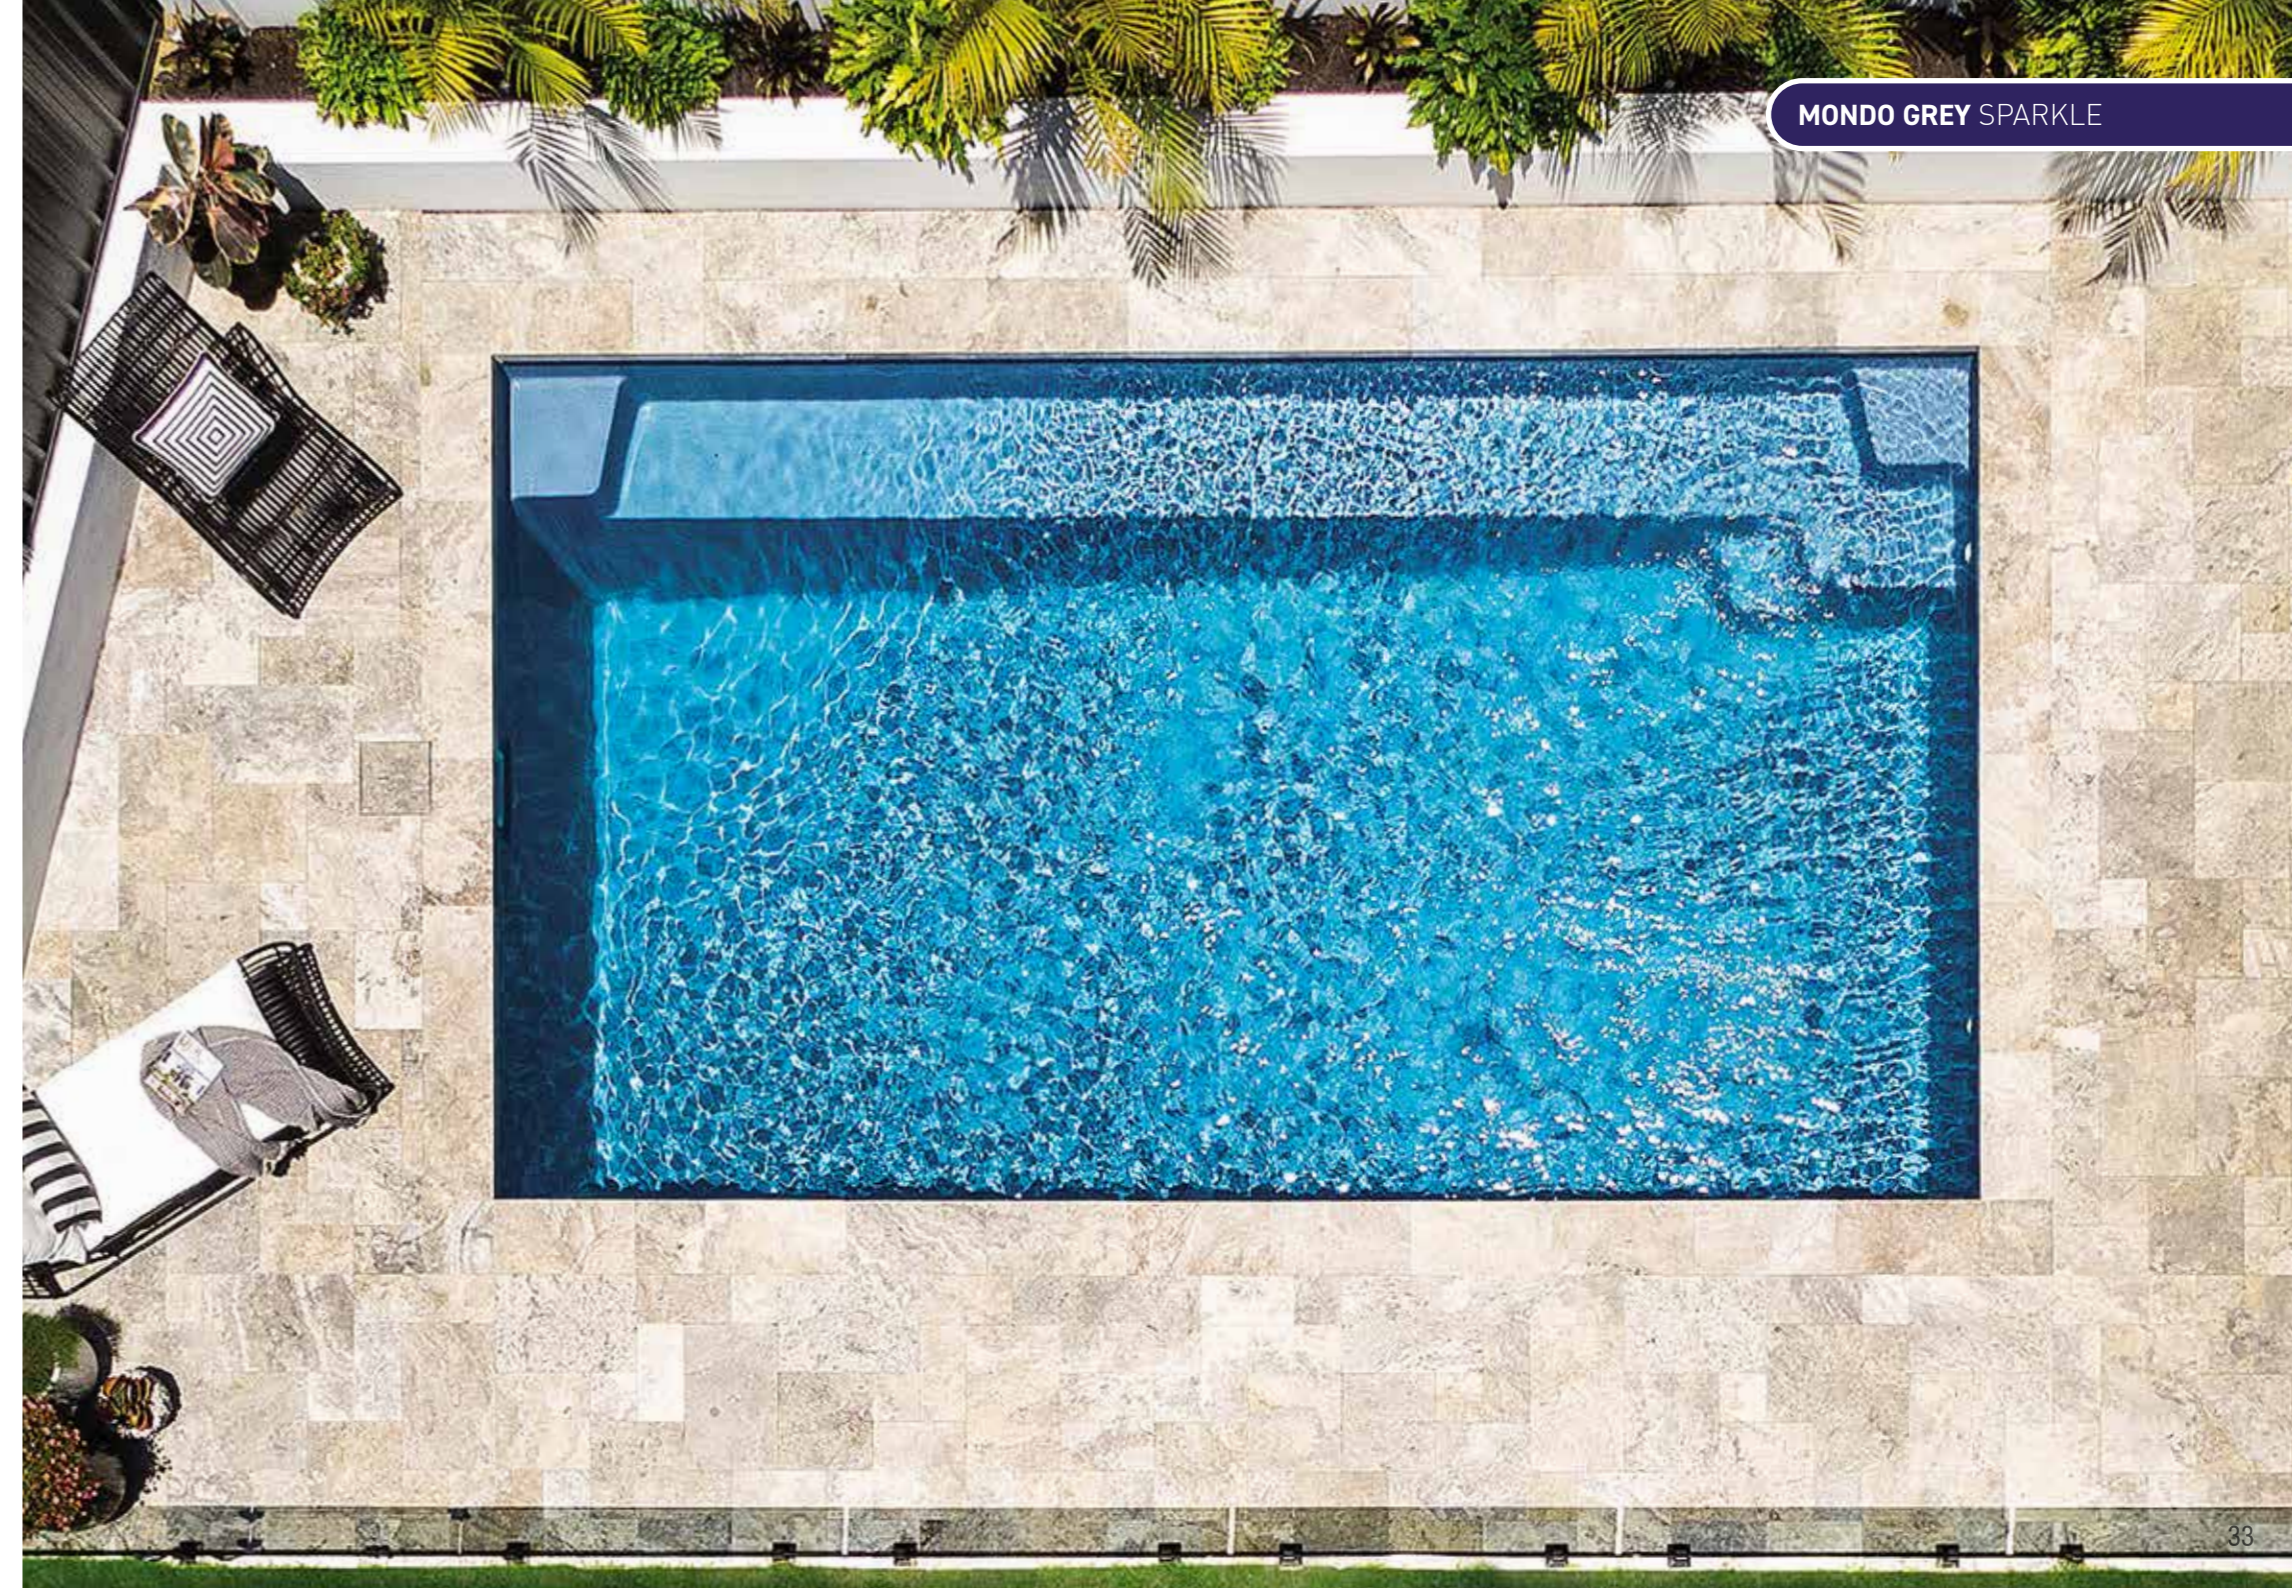

SILVER PEARL SPARKLE

HORIZON SERIES

The Horizon series is a clean and stylish pool design.

Offering plenty of width and generous swimming space perfect for exercise and recreation, while the full length bench seating is ideal for relaxing with family and friends.

AVAILABLE SIZES

LENGTH	WIDTH	SHALLOW END	DEEP END
4.5m	3.6m	1.2m	1.6m
5.5m	3.6m	1.2m	1.68m
6.5m	3.6m	1.2m	1.78m
7.5m	3.6m	1.2m	1.85m

Please Note: Sizes are approximate indications only

KEY FEATURES

- Unobstructed swimming area.
- Full length bench seating, ideal for optional spa seat.
- Dual entry and exit points for versatile positioning.
- Square internal corners allow for 90 degree paving for a cleaner, stylish look.
- Bench seat allows for close positioning to boundaries and structures.

MONDO GREY SPARKLE

MEDINA SERIES

The Medina is a stylish pool design that is perfect for modern homes. Tight radius corners and side entry steps allow for a clean and sophisticated look. The Medina also features a wader bench that is ideal for relaxing.

AVAILABLE SIZES

LENGTH	WIDTH	SHALLOW END	DEEP END
6m	3.6m	1.27m	1.8m
7m	3.6m	1.24m	1.82m
8m	4.2m	1.2m	1.9m

Please Note: Sizes are approximate indications only

KEY FEATURES

- Modern Design With Square Internal and External Corners to Eliminate Paving Overhang.
- No Intrusive steps or Ledges to Maximise Swimming Area.
- Generous Seating Area with Spa Jet Option.