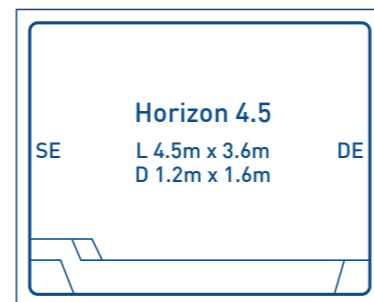

HORIZON SERIES - 3.6M WIDE