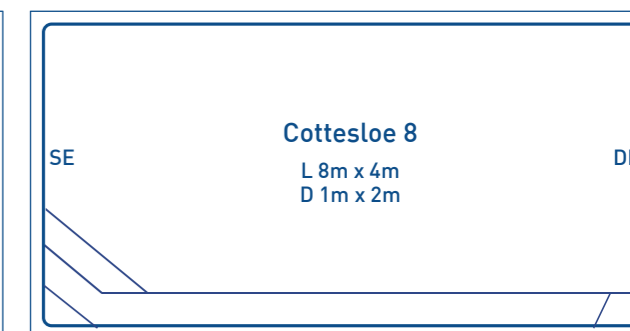

COTTESLOE SERIES - 4M WIDE

HAMPTON SERIES - 4M WIDE