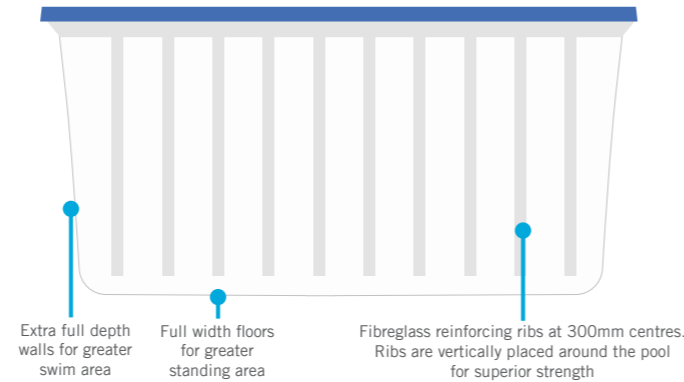

POOL CONSTRUCTION

POOL WALL

BENCH SEAT

POOL STEPS

FRONT PROFILE

SIDE PROFILE

Australian Standard
 AS 1838: 2021
 Lic: SMK41178
 SAI GLOBAL

ADVANCED KEVLAR® COPING SYSTEM