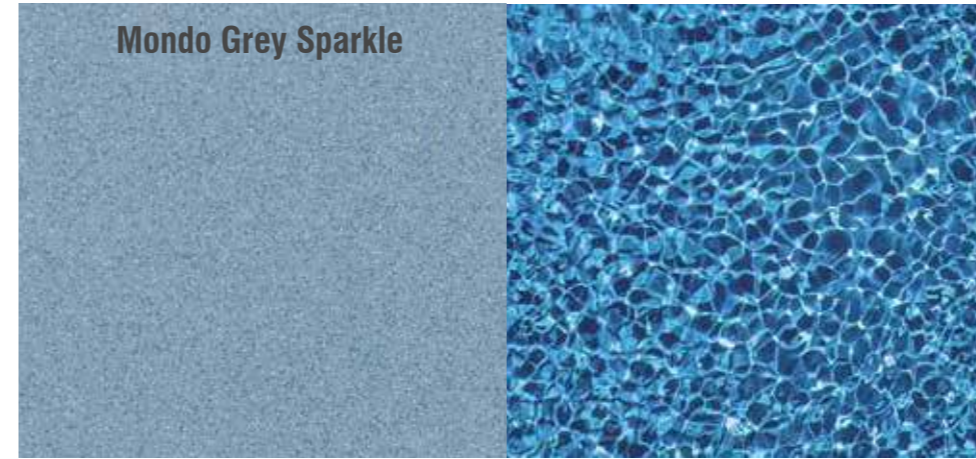

ADVANCED POOL COLOUR TECHNOLOGY

LIFETIME INTERIOR SURFACE GUARANTEE

1. **Advanced Pool Colour Technology Lifetime Guarantee is an optional extra**
2. Manufactured by an Internationally ISO 9001 company
   - Gelcoat has been designed to withstand harsh Australian weather conditions
   - Best Pigment technology available
   - Superior UV weathering performance
   - Superior Chemical resistance

ADVANCED POOL COLOUR TECHNOLOGY VS STANDARD POOL COLOUR TECHNOLOGY

BEFORE TESTING TO AUS/NZ 1838/2021 STANDARD	BEFORE TESTING TO AUS/NZ 1838/2021 STANDARD
AFTER TESTING TO AUS/NZ 1838/2021 STANDARD	AFTER TESTING TO AUS/NZ 1838/2021 STANDARD

Actual colours may vary compared to final product and exact colour matches can not be guaranteed.