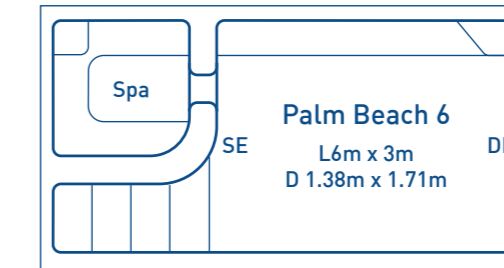

SELECT FROM ONE OF AUSTRALIA'S LARGEST RANGE OF FIBREGLASS POOLS

ADVANCED
POOL COLOUR TECHNOLOGY
LIFETIME INTERIOR SURFACE GUARANTEE
OPTIONAL

SCALE 1:100

BYRON SERIES - 2M WIDE

STRADBROKE SERIES - 2.5M WIDE

PRESTON SERIES - 2.5M WIDE

ARIA SERIES - 2.75M WIDE

PALM BEACH SERIES - 3M WIDE

JURIEN SERIES - 3M WIDE

COVE SERIES - 3M WIDE

CERVANTES SERIES - 3.2M WIDE

COASTAL SERIES - 3.5M WIDE

HORIZON SERIES - 3.6M WIDE