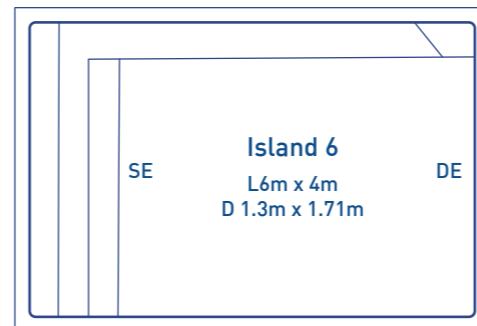

COTTESLOE SERIES - 4M WIDE

HAMPTON SERIES - 4M WIDE

MEDINA SERIES - 3.6M - 4.2M WIDE

NEW RELEASE - ISLAND SERIES - 4M WIDE

PALM SPRINGS SERIES - 4M WIDE

SPA 2.5M X 1.9M

Our 2.5m x 1.9m Spa is the perfect addition to complement any pool or out-door entertainment area. Fitting up to 9 people, the spa is ideal for socialising and entertainment. Our Spas have the option to be heated separately to the pool.

- Spa area 2.5m x 1.9m
- Spa depth 1m

LENGTH	WIDTH	SPA DEPTH
2.5m	1.9m	1m

Please Note: Sizes are approximate indications only

7 LAYERS OF QUALITY & STRENGTH

LAYER 1 INTERIOR SURFACE FINISH

Advanced Pool Colour Technology gelcoat with a Lifetime Interior Surface Guarantee that is UV and chemical resistant using the best colour technology currently available.