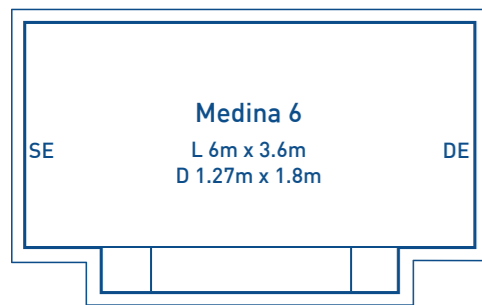

MEDINA SERIES - 3.6M - 4.2M WIDE