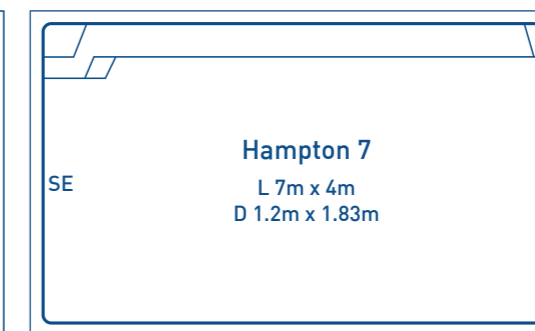

COVE SERIES - 3M WIDE

CERVANTES SERIES - 3.2M WIDE

COASTAL SERIES - 3.5M WIDE

HORIZON SERIES - 3.6M WIDE

COTTESLOE SERIES - 4M WIDE

HAMPTON SERIES - 4M WIDE