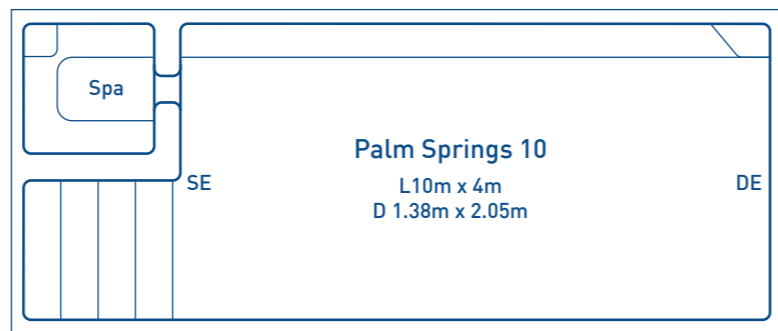

COTTESLOE SERIES - 4M WIDE

HAMPTON SERIES - 4M WIDE

MEDINA SERIES - 3.6M - 4.2M WIDE

NEW RELEASE - ISLAND SERIES - 4M WIDE

PALM SPRINGS SERIES - 4M WIDE

SPA 2.5M X 1.9M

Our 2.5m x 1.9m Spa is the perfect addition to complement any pool or out-door entertainment area. Fitting up to 9 people, the spa is ideal for socialising and entertainment. Our Spas have the option to be heated separately to the pool.

- Spa area 2.5m x 1.9m
- Spa depth 1m

LENGTH	WIDTH	SPA DEPTH
2.5m	1.9m	1m

Please Note: Sizes are approximate indications only

7 LAYERS OF QUALITY & STRENGTH

LAYER 1 INTERIOR SURFACE FINISH

Advanced Pool Colour Technology gelcoat with a Lifetime Interior Surface Guarantee that is UV and chemical resistant using the best colour technology currently available.