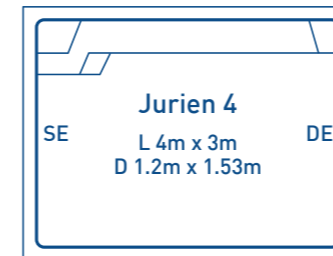

PRESTON SERIES - 2.5M WIDE

ARIA SERIES - 2.75M WIDE

PALM BEACH SERIES - 3M WIDE

JURIEN SERIES - 3M WIDE

COVE SERIES - 3M WIDE

CERVANTES SERIES - 3.2M WIDE

COASTAL SERIES - 3.5M WIDE

HORIZON SERIES - 3.6M WIDE

- Spa area 2.5m x 1.9m
- Spa depth 1m

LENGTH	WIDTH	SPA DEPTH
2.5m	1.9m	1m

Please Note: Sizes are approximate indications only

7 LAYERS OF QUALITY & STRENGTH

LAYER 1 INTERIOR SURFACE FINISH

Advanced Pool Colour Technology gelcoat with a Lifetime Interior Surface Guarantee that is UV and chemical resistant using the best colour technology currently available.