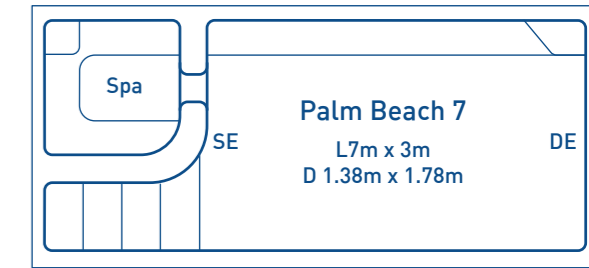

PALM BEACH SERIES - 3M WIDE