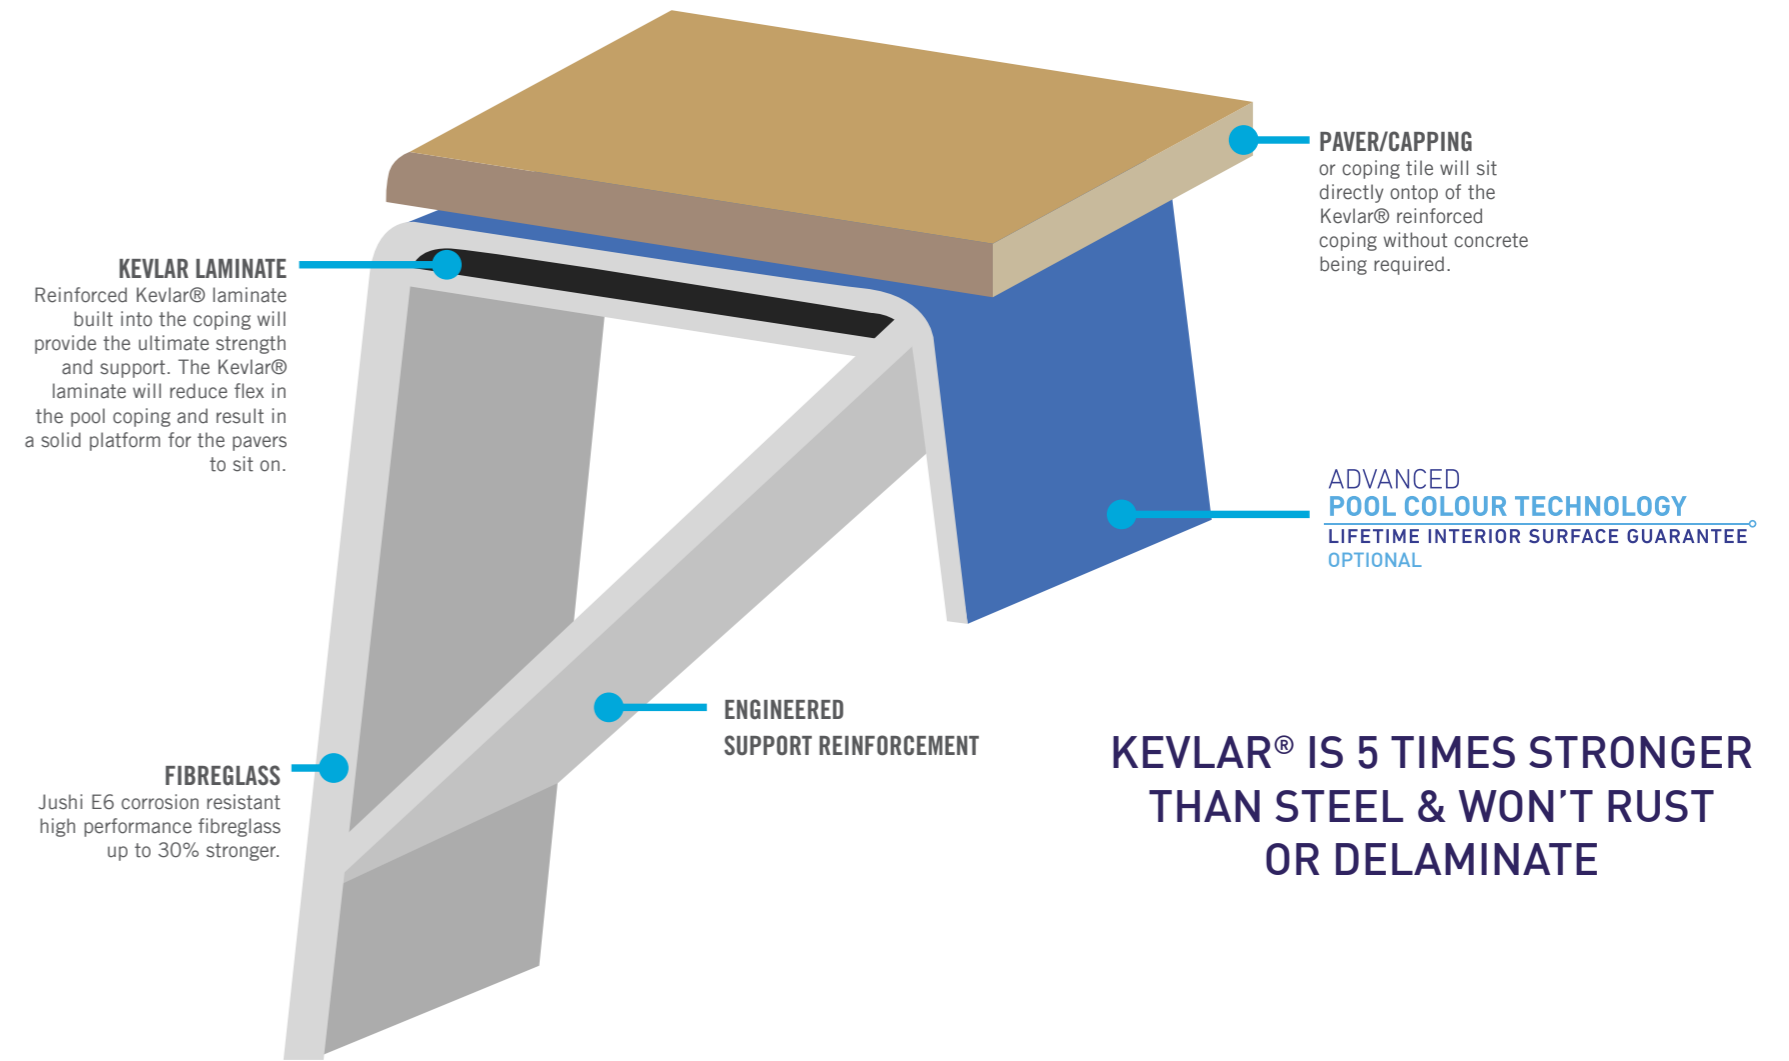

ADVANCED KEVLAR® COPING SYSTEM

LIFETIME STRUCTURAL GUARANTEE

KEVLAR® IS 5 TIMES STRONGER THAN STEEL & WON'T RUST OR DELAMINATE

SUPERIOR STRENGTH BUILT LIKE NO OTHER
Kevlar® is non conductive & the pool shell does not require earth bonding