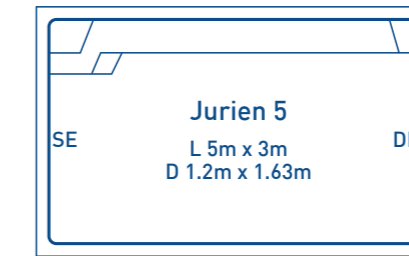

PRESTON SERIES - 2.5M WIDE

ARIA SERIES - 2.75M WIDE

PALM BEACH SERIES - 3M WIDE

JURIEN SERIES - 3M WIDE

COVE SERIES - 3M WIDE

CERVANTES SERIES - 3.2M WIDE

COASTAL SERIES - 3.5M WIDE

HORIZON SERIES - 3.6M WIDE

- Spa area 2.5m x 1.9m
- Spa depth 1m

LENGTH	WIDTH	SPA DEPTH
2.5m	1.9m	1m

Please Note: Sizes are approximate indications only

7 LAYERS OF QUALITY & STRENGTH

LAYER 1 INTERIOR SURFACE FINISH

Advanced Pool Colour Technology gelcoat with a Lifetime Interior Surface Guarantee that is UV and chemical resistant using the best colour technology currently available.