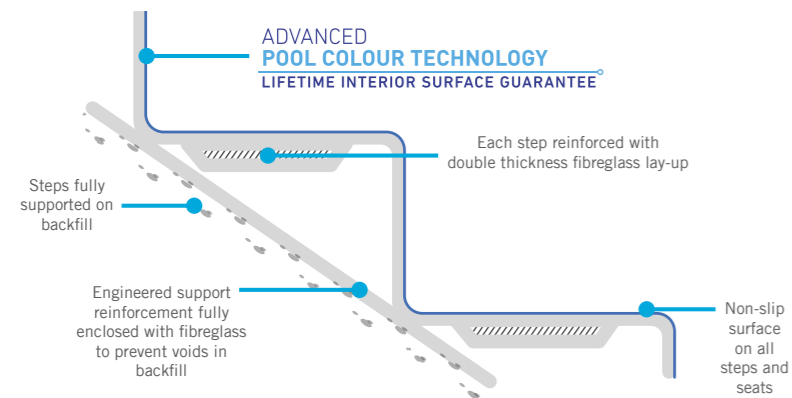

POOL CONSTRUCTION

POOL WALL

BENCH SEAT

POOL STEPS

FRONT PROFILE

SIDE PROFILE

Australian Standard
 AS 1838: 2021
 Lic: SMK41178
 SAI GLOBAL

ADVANCED KEVLAR® COPING SYSTEM