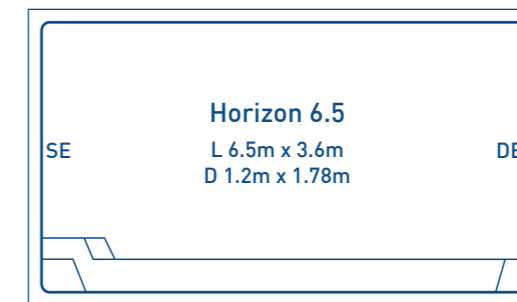

HORIZON SERIES - 3.6M WIDE