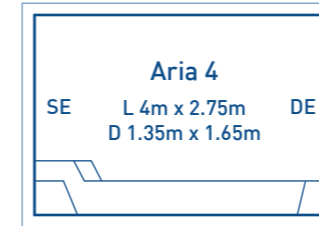

ARIA SERIES - 2.75M WIDE