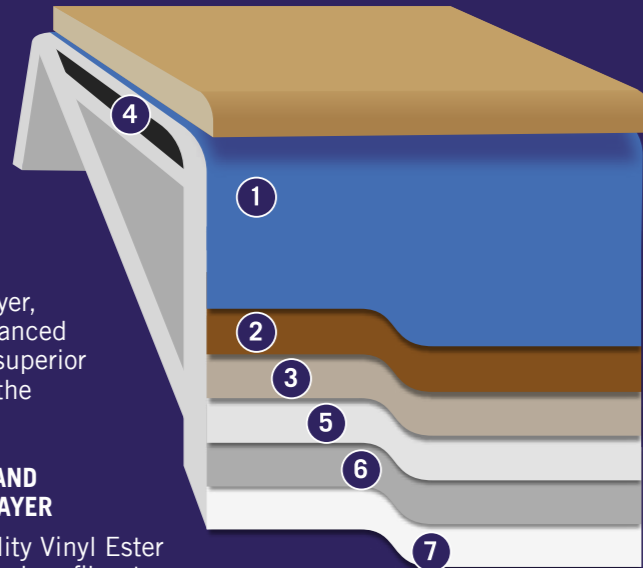

7 LAYERS OF QUALITY & STRENGTH

LAYER 1 INTERIOR SURFACE FINISH

Advanced Pool Colour Technology gelcoat with a Lifetime Interior Surface Guarantee that is UV and chemical resistant using the best colour technology currently available.

LAYER 2 ANTI-CORROSION BARRIER

Highest quality Vinyl Ester resin layer, providing excellent bonding to Advanced Pool Colour Technology as well as superior chemical and water resistance for the highest protection.

LAYER 3 FIRST STRUCTURAL LAYER AND ADDITIONAL CHEMICAL RESISTANT LAYER

Additional layer of the highest quality Vinyl Ester resin combined with JUSHI E6-CR glass fibre to further increase corrosion resistance and strength to the laminate.

LAYER 4 KEVLAR COPING SYSTEM LAYER

Consists of our World first patent pending Advanced Kevlar® Coping System combined with a third layer of the highest quality Vinyl Ester resin. "5 times stronger than steel".

LAYER 5 SECOND STRUCTURAL LAYER

Consists of high quality Polyester resin and JUSHI E6-CR glass fibre with additional structural enhanced properties. No fillers used.

LAYER 6 REINFORCEMENT LAYER

Additional layer of high quality Polyester resin and JUSHI E6-CR glass fibre with additional structural enhanced properties added to the reinforcement structures on the pool shell. No fillers used.

LAYER 7 OUTER SEALER COAT

Glossy finish coat with a high quality waxed Polyester resin to protect the pool layers.

ADVANCED POOL COLOUR TECHNOLOGY VERSUS STANDARD POOL FINISH

- Gelcoat that is manufactured by an Internationally ISO 9001 company
- Gelcoat has been designed to withstand harsh Australian weather conditions
- Best Pigment technology currently available
- Superior UV weathering performance
- Superior Chemical resistance e.g Chlorine and Acid found in swimming pools
- Superb water resistance
- Highest resistance to osmotic blistering
- Tough, long-lasting and durable surface with gloss retention
- Lifetime Interior surface Guarantee

GELCOAT AND RESIN TECHNOLOGY

Factory Pools & Spas sources our Advanced Pool Colour Technology "Gelcoat" from a Global Industry leader in Gelcoat and Resin technology who has been supplying to the swimming pool industry for over 20 years. This innovative Gelcoat and Resin technology can be found in products such as cars, planes, boats, bridges and now in our very own world class pools to ensure superior interior surface performance. Advanced Pool Colour Technology "Gelcoat" uses the best performing pigment technology currently available. At Factory Pools & Spas we include our Advanced Pool Colour Technology standard with all pool packages ensuring all our customers get the best pool finish available.

VINYL ESTER RESIN

is the highest quality resin available for swimming pools with excellent resistance to osmosis, heat, corrosion and water damage. Vinyl Ester resin is twice the price of alternative resin types. Factory Pools Perth uses three layers of Vinyl Ester resin in the manufacturing of our pools, ensuring a longer lasting pool with increased strength and protection.

Benefits of Vinyl Ester Resin "Making your pool last longer"

- Higher resistance to water penetration and damage (Osmosis)
- Higher resistance to heat
- Higher resistance from corrosion
- Improved strength properties

JUSHI E6-CR GLASS FIBRE

Is a High-performance environment-friendly glass fibre that replaces mainstream E glass fibre. JUSHI E6-CR is a new E-glass fibre with enhanced properties. It combines all the benefits of E-glass fibre with technical breakthroughs in strength, modulus, temperature resistance and acid corrosion resistance, thus meeting the requirements of the most demanding applications.

Compared with traditional E-glass fibre, JUSHI E6-CR offers the following unique benefits:

- Higher tensile strength
- Higher temperature endurance
- Higher corrosion resistance
- Higher softening temperature
- Superior mechanical properties
- Excellent environment durability

Note Factory Pools & Spas do not use fillers "Modulus" or alternative Vinyl Ester Resin replacements to save costs.