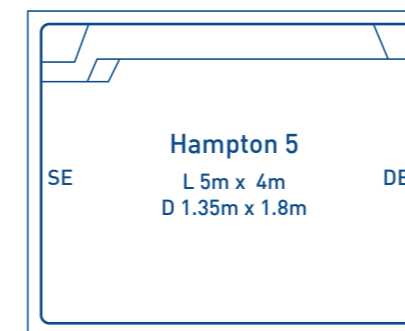

COVE SERIES - 3M WIDE

CERVANTES SERIES - 3.2M WIDE

COASTAL SERIES - 3.5M WIDE

HORIZON SERIES - 3.6M WIDE

COTTESLOE SERIES - 4M WIDE

HAMPTON SERIES - 4M WIDE