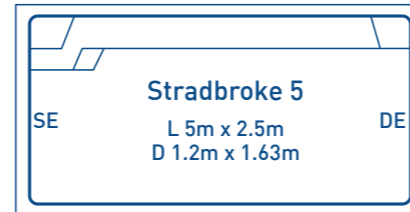

SELECT FROM ONE OF AUSTRALIA'S LARGEST RANGE OF FIBREGLASS POOLS

ADVANCED
POOL COLOUR TECHNOLOGY
LIFETIME INTERIOR SURFACE GUARANTEE
OPTIONAL

SCALE 1:100

BYRON SERIES - 2M WIDE

STRADBROKE SERIES - 2.5M WIDE