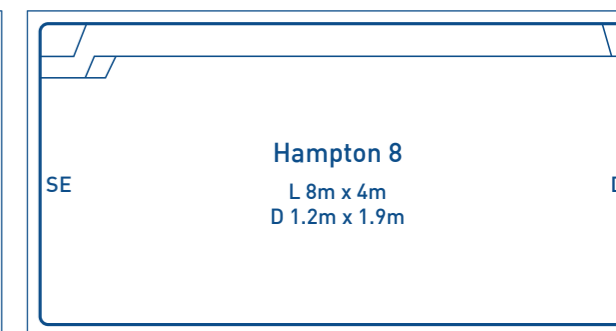

COVE SERIES - 3M WIDE

CERVANTES SERIES - 3.2M WIDE

COASTAL SERIES - 3.5M WIDE

HORIZON SERIES - 3.6M WIDE

COTTESLOE SERIES - 4M WIDE

HAMPTON SERIES - 4M WIDE