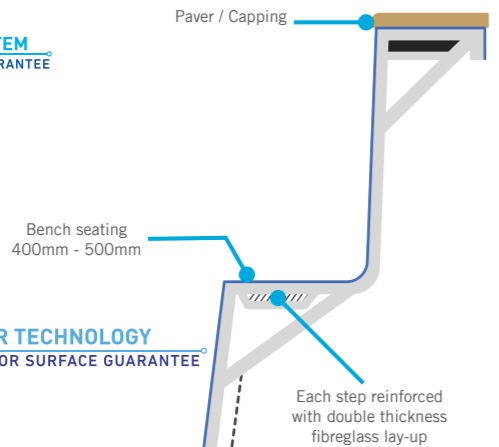

POOL CONSTRUCTION

POOL WALL

BENCH SEAT

POOL STEPS

FRONT PROFILE

SIDE PROFILE

Australian Standard
 AS 1838: 2021
 Lic: SMK41178
 SAI GLOBAL

ADVANCED KEVLAR® COPING SYSTEM