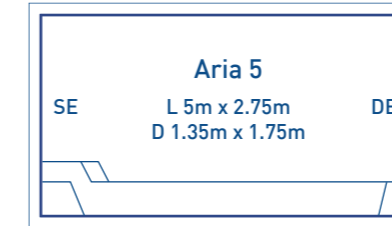

SELECT FROM ONE OF AUSTRALIA'S LARGEST RANGE OF FIBREGLASS POOLS

ADVANCED
POOL COLOUR TECHNOLOGY
LIFETIME INTERIOR SURFACE GUARANTEE
OPTIONAL

SCALE 1:100

BYRON SERIES - 2M WIDE

STRADBROKE SERIES - 2.5M WIDE

PRESTON SERIES - 2.5M WIDE

ARIA SERIES - 2.75M WIDE

PALM BEACH SERIES - 3M WIDE

JURIEN SERIES - 3M WIDE

COVE SERIES - 3M WIDE

CERVANTES SERIES - 3.2M WIDE

COASTAL SERIES - 3.5M WIDE

HORIZON SERIES - 3.6M WIDE